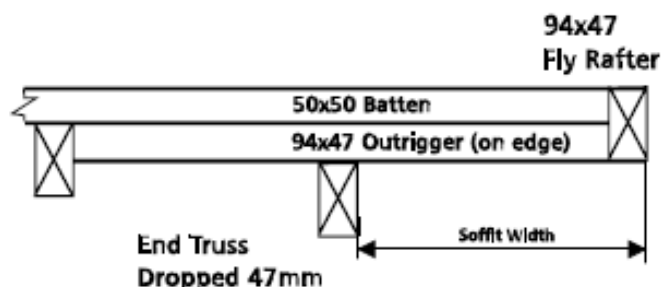

180mm Fascia

Metal Tile or Longrun

Gable End Detail

Concrete Tile

Gable End Detail

Soffit Drops

Pitch°	Distance A	
	Longrun	Colourtile
17.5	135mm	140mm
20	135mm	140mm
22.5	135mm	140mm
25	140mm	145mm
27.5	140mm	145mm
30	140mm	145mm
35	145mm	150mm
40	145mm	150mm
45	145mm	150mm

Soffit Drops

Pitch°	Distance A
	17.5
20	105mm
22.5	105mm
25	110mm
27.5	110mm
30	110mm
35	115mm
40	115mm
45	115mm