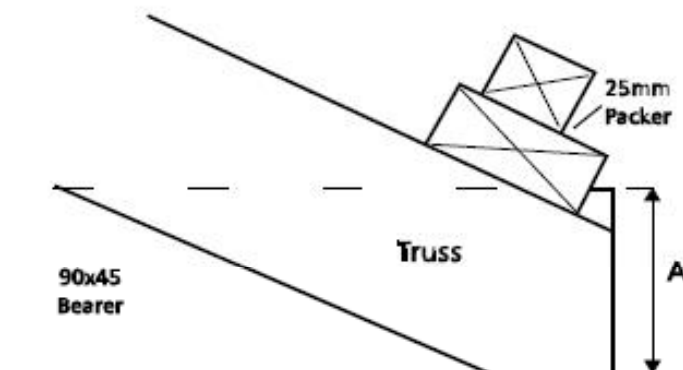

180mm Fascia

Metal Tile or Longrun

Gable End Detail

Concrete Tile

Gable End Detail

Soffit Drops

Pitch°	Distance A	
	Longrun	Colourtile
17.5	135mm	140mm
20	135mm	140mm
22.5	135mm	140mm
25	140mm	145mm
27.5	140mm	145mm
30	140mm	145mm
35	145mm	150mm
40	145mm	150mm
45	145mm	150mm

Soffit Drops

Pitch°	Distance A
	17.5
20	105mm
22.5	105mm
25	110mm
27.5	110mm
30	110mm
35	115mm
40	115mm
45	115mm