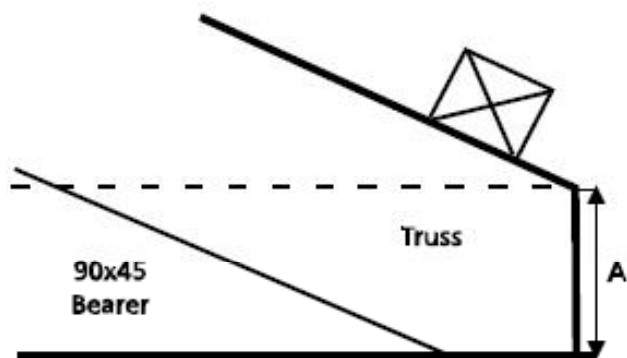

180mm Fascia

Metal Tile or Longrun

Gable End Detail

Concrete Tile

Gable End Detail

Soffit Drops

Pitch°	Distance A	
	Longrun	Colourtile
17.5	135mm	140mm
20	135mm	140mm
22.5	135mm	140mm
25	140mm	145mm
27.5	140mm	145mm
30	140mm	145mm
35	145mm	150mm
40	145mm	150mm
45	145mm	150mm

Soffit Drops

Pitch°	Distance A
	17.5
20	105mm
22.5	105mm
25	110mm
27.5	110mm
30	110mm
35	115mm
40	115mm
45	115mm