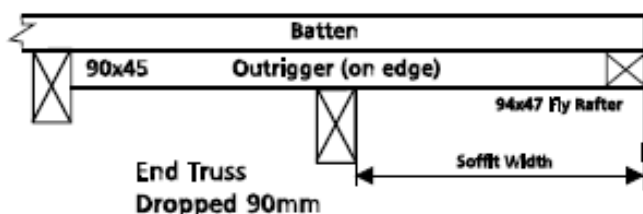

180mm Fascia

Metal Tile or Longrun

Gable End Detail

Concrete Tile

Gable End Detail

Soffit Drops

Pitch°	Distance A	
	Longrun	Colourtile
17.5	135mm	140mm
20	135mm	140mm
22.5	135mm	140mm
25	140mm	145mm
27.5	140mm	145mm
30	140mm	145mm
35	145mm	150mm
40	145mm	150mm
45	145mm	150mm

Soffit Drops

Pitch°	Distance A
	17.5
20	105mm
22.5	105mm
25	110mm
27.5	110mm
30	110mm
35	115mm
40	115mm
45	115mm